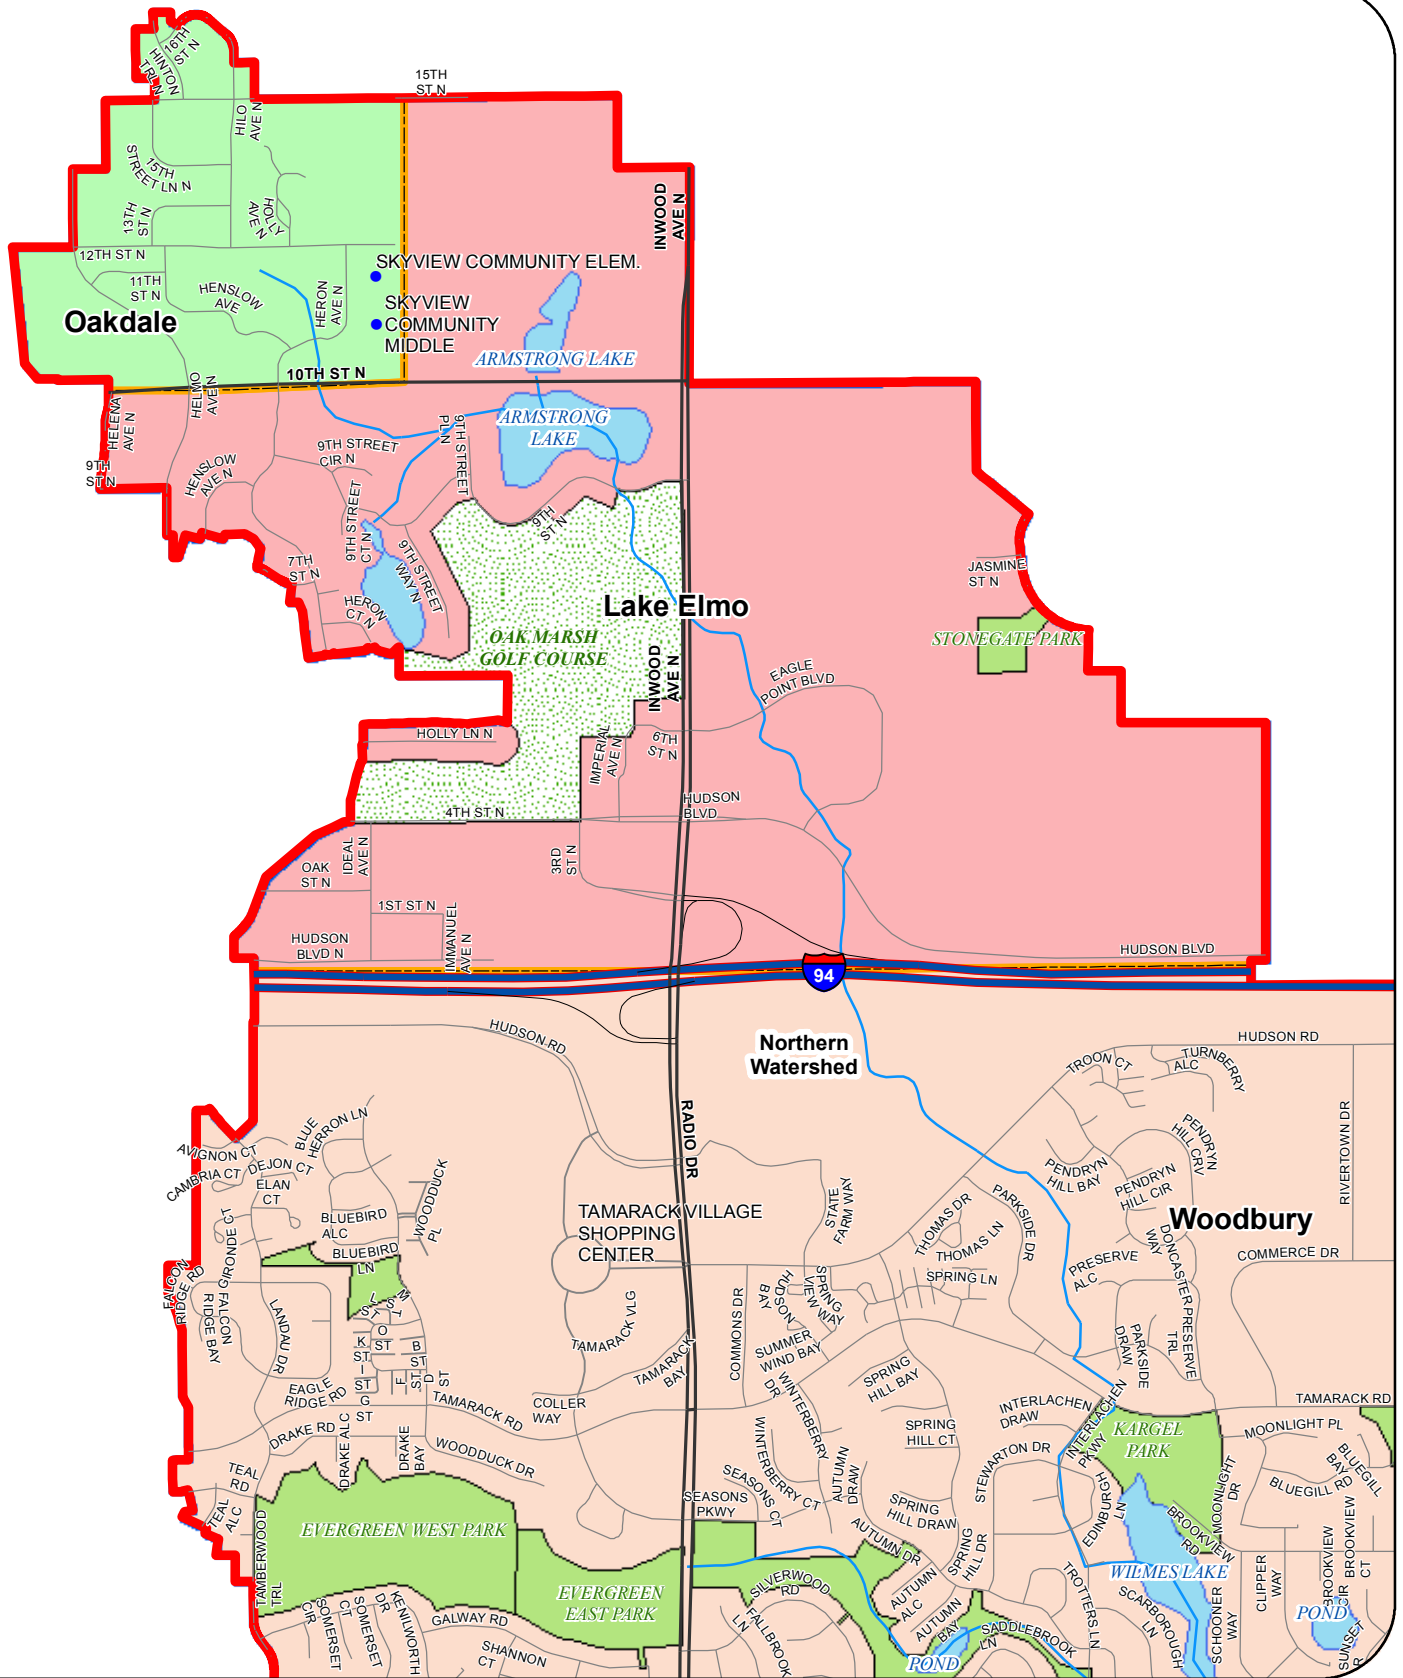

South Washington Watershed District - Map Atlas

Interstate	Miscellaneous Roads	Service Roads	Creek/Stream	Cemetery	Major River
Highway Connector	County Roads	Private	Ditch	National Park	Creek/Stream
US Highway	Residential Streets	SWWD	State Trail	State/Local Park	Lake or Pond
State Highway	Ramps	Railroad Track	Golf Course	Island	Subwatershed Regions

Source: TLG Data

Index ID - A4

Sheet 1