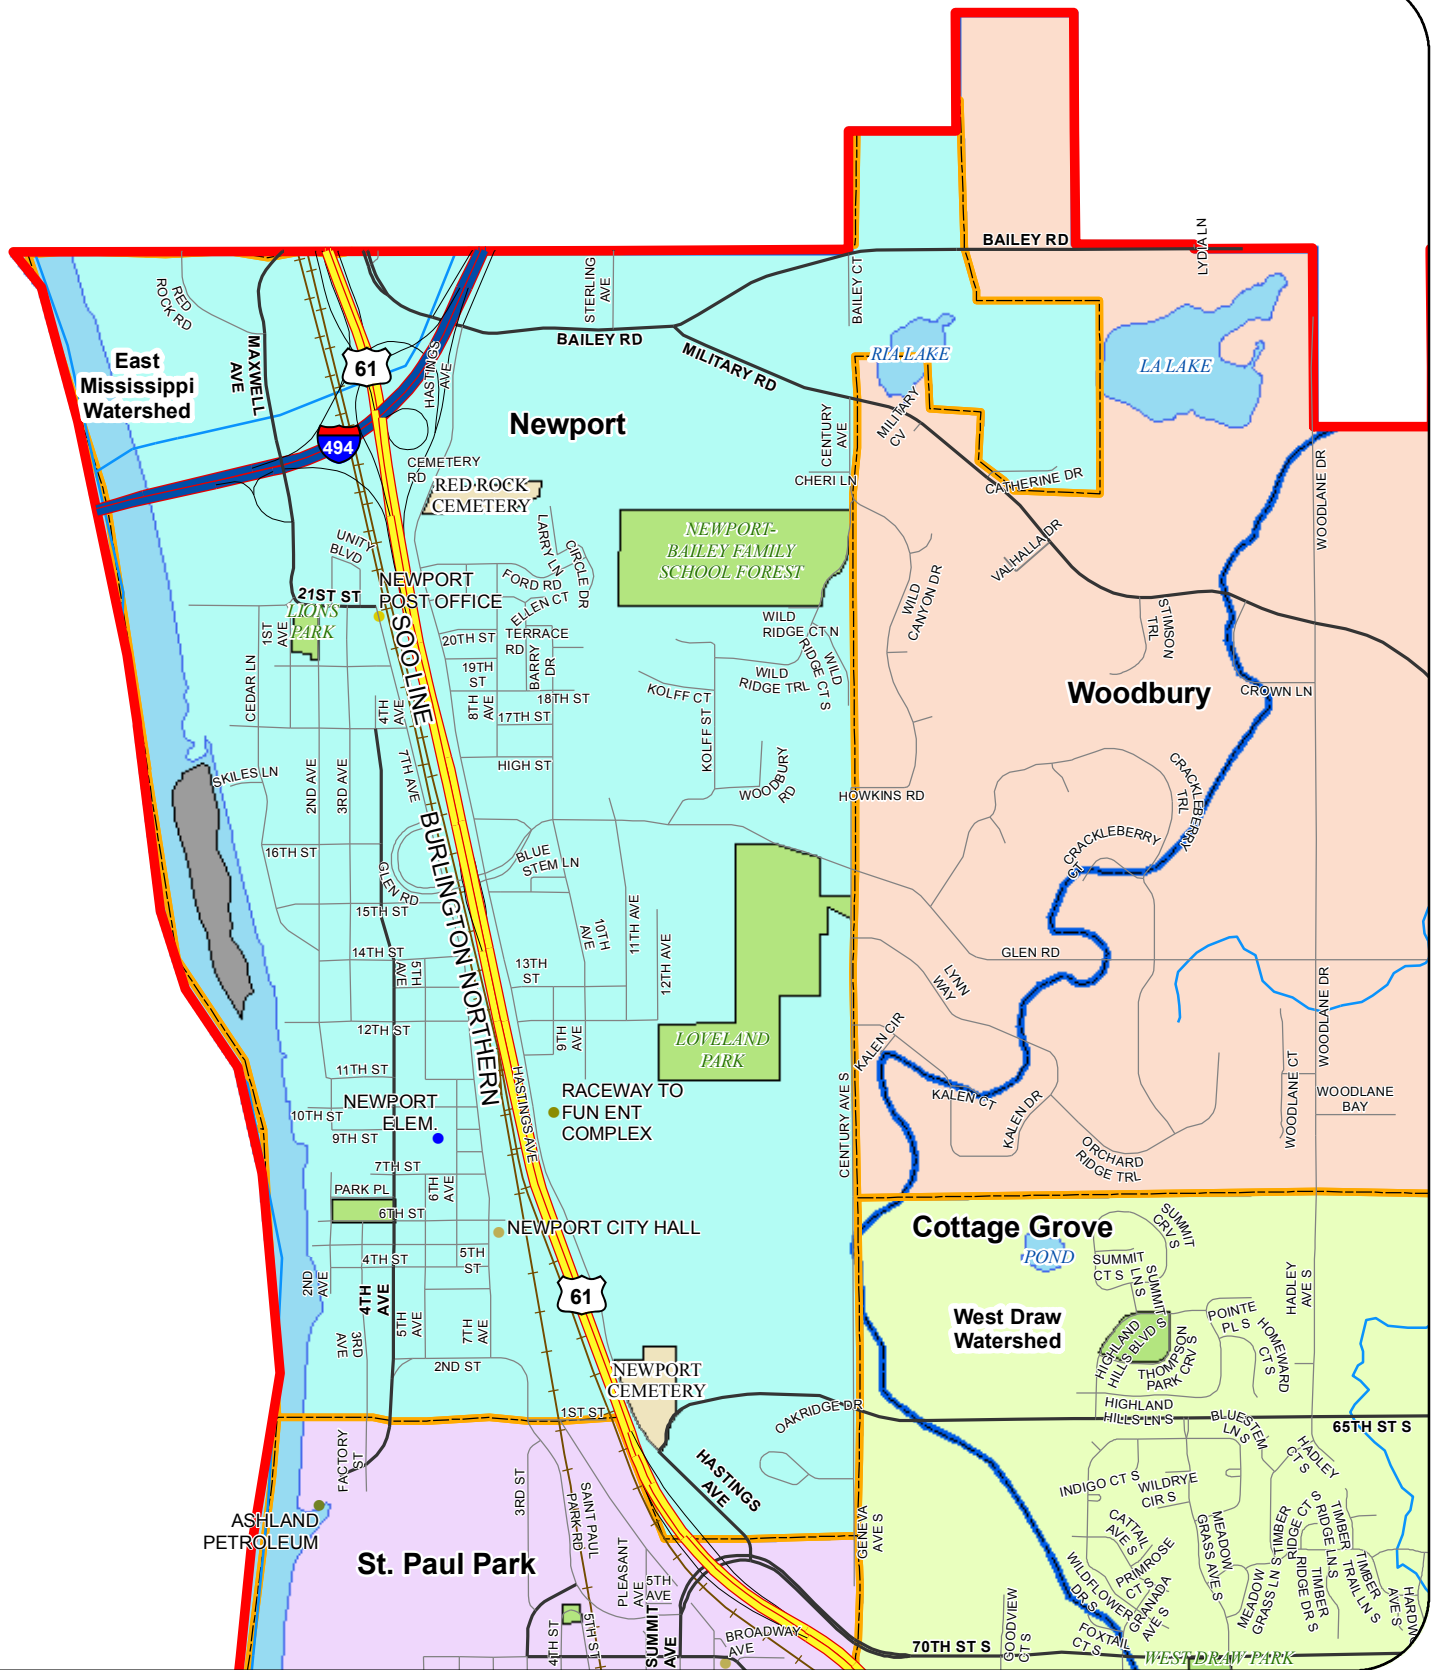

South Washington Watershed District - Map Atlas

Interstate	Miscellaneous Roads	Service Roads	Creek/Stream	Cemetery	Major River
Highway Connector	County Roads	Private	Ditch	National Park	Creek/Stream
US Highway	Residential Streets	SWWD	State Trail	State/Local Park	Lake or Pond
State Highway	Ramps	Railroad Track	Golf Course	Island	Subwatershed Regions

Source: TLG Data

Index ID - C3

Sheet 5