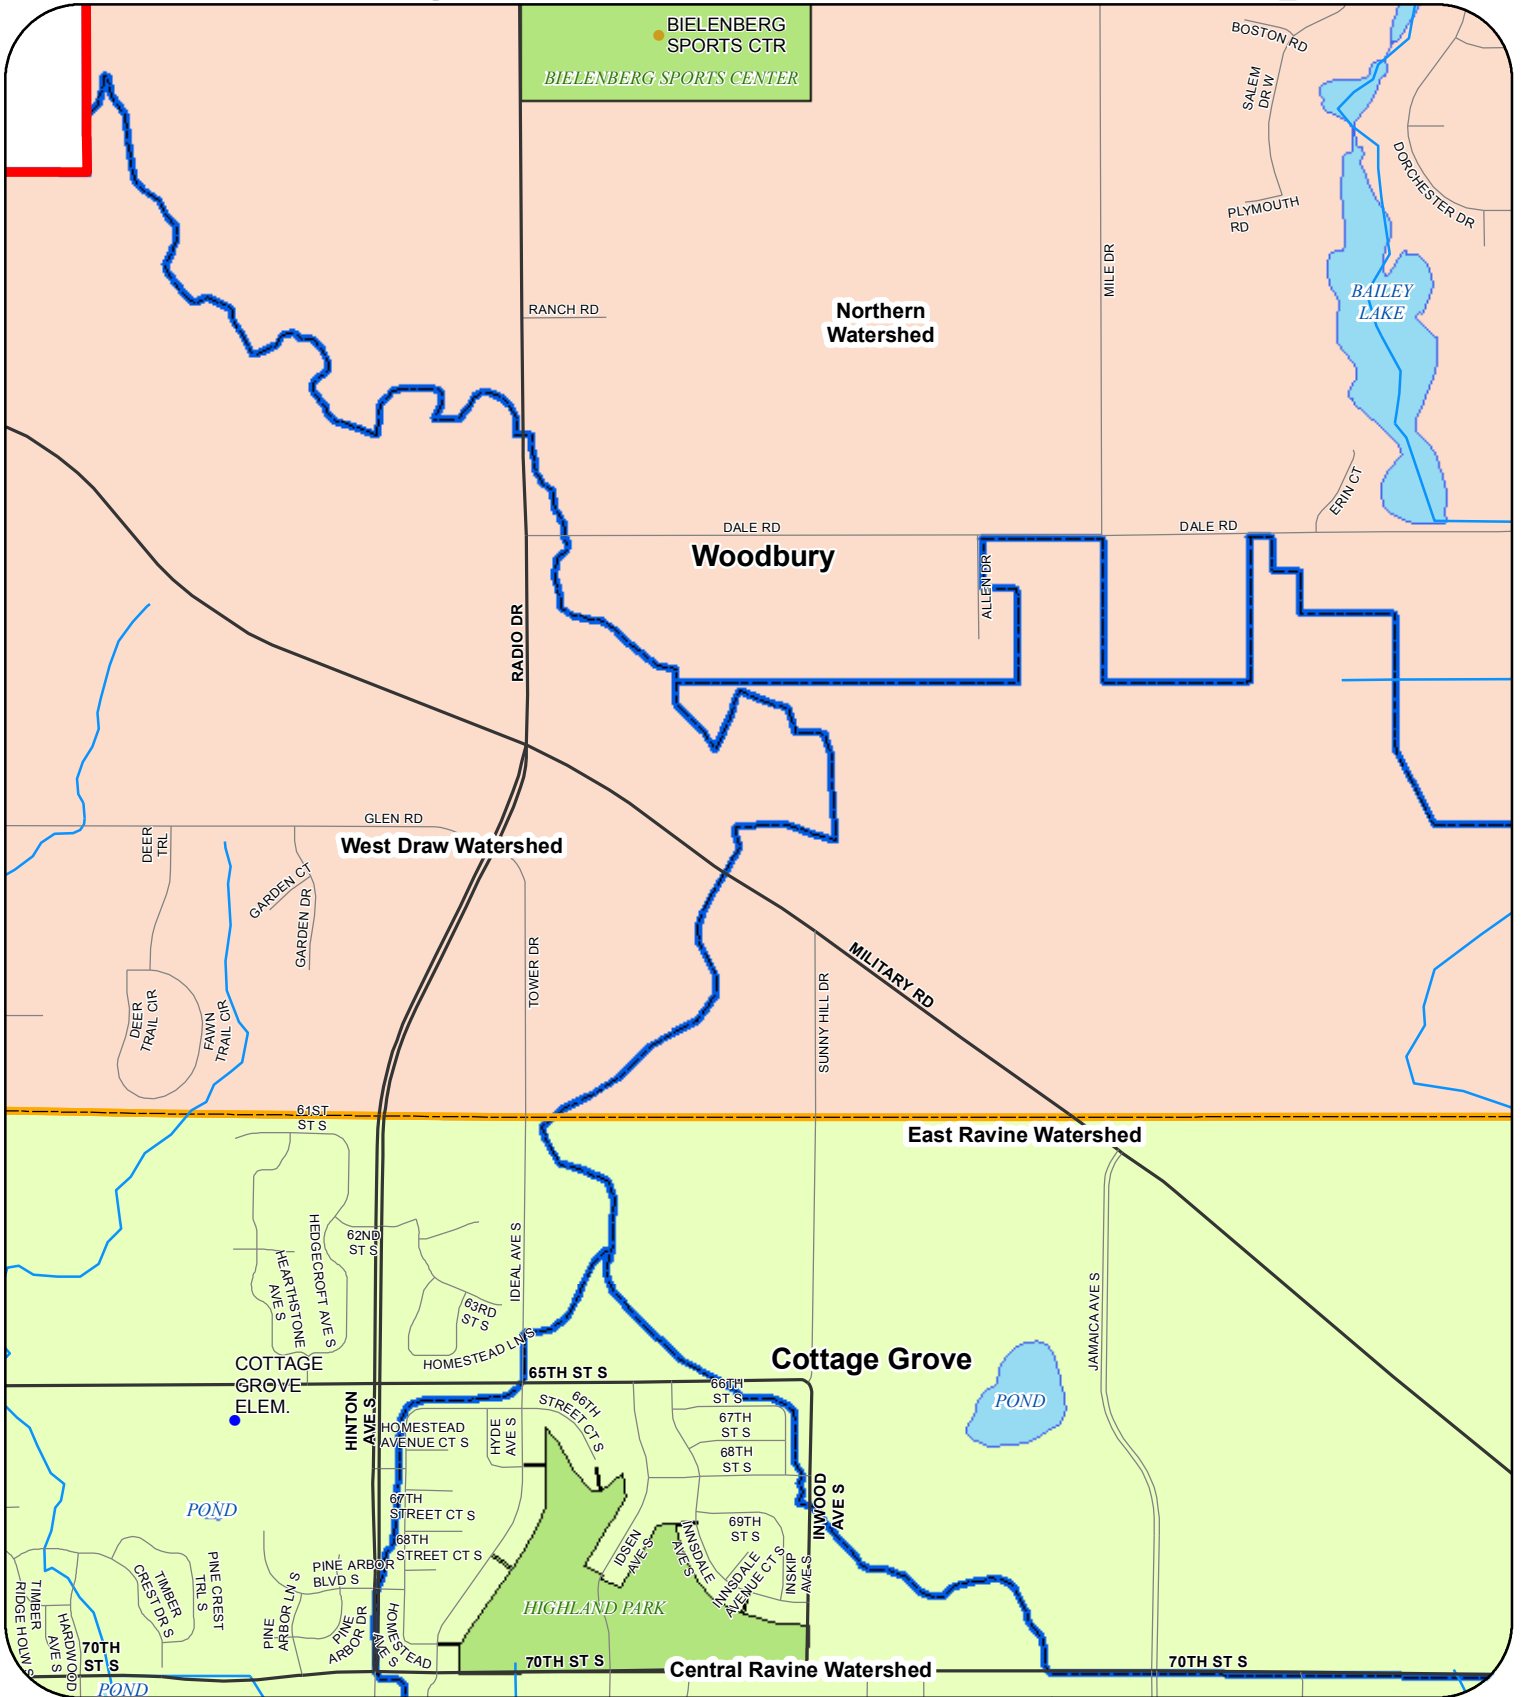

South Washington Watershed District - Map Atlas

Interstate	Miscellaneous Roads	Service Roads	Creek/Stream	Cemetery	Major River
Highway Connector	County Roads	Private	Ditch	National Park	Creek/Stream
US Highway	Residential Streets	SWWD	State Trail	State/Local Park	Lake or Pond
State Highway	Ramps	Railroad Track	Golf Course	Island	Subwatershed Regions

Source: TLG Data

Index ID - C4

Sheet 6