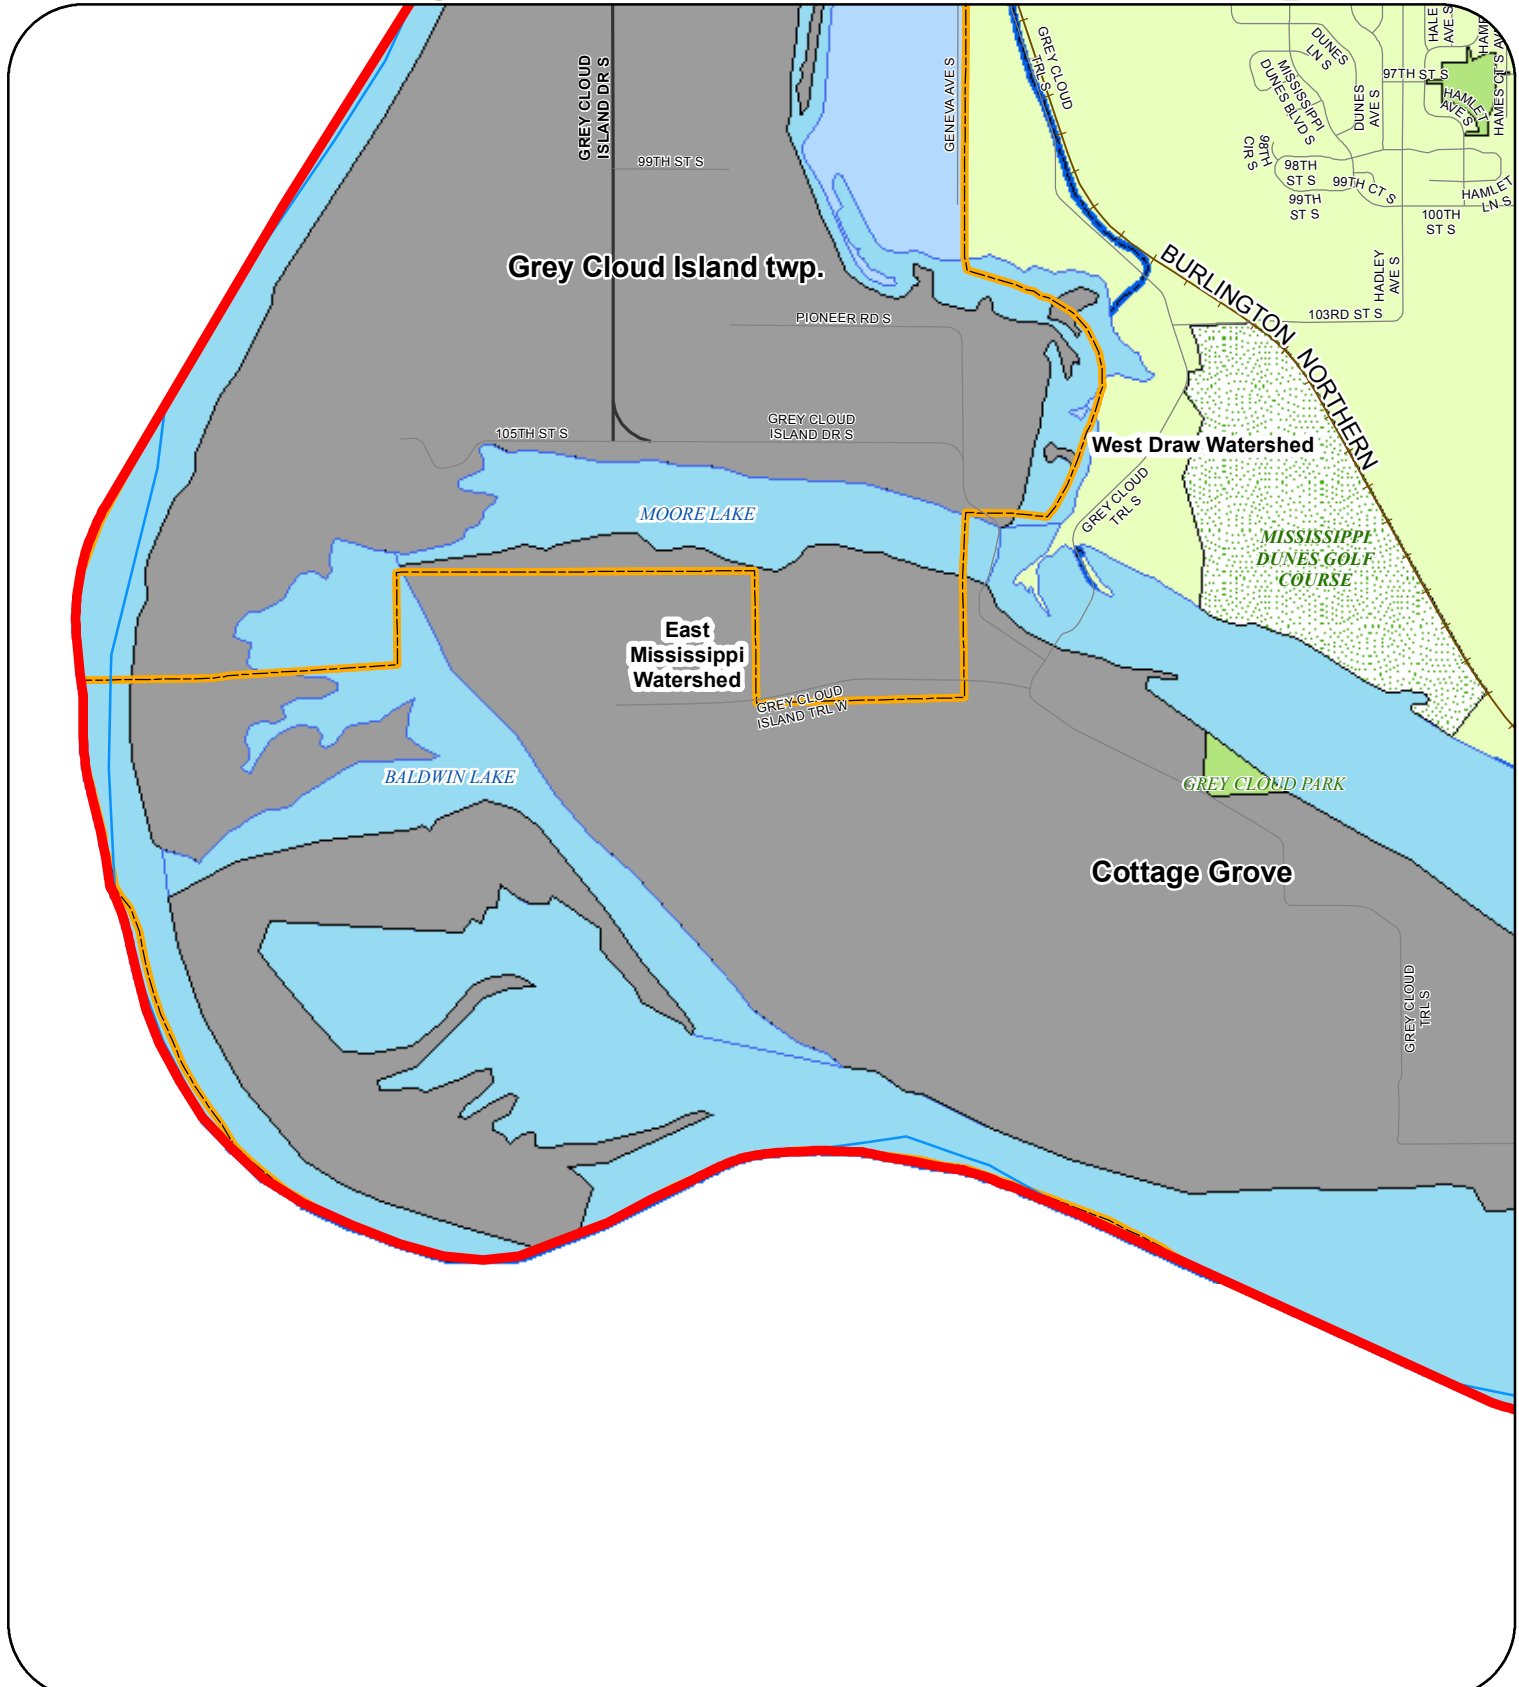

South Washington Watershed District - Map Atlas

Interstate	Miscellaneous Roads	Service Roads	Creek/Stream	Cemetery	Major River
Highway Connector	County Roads	Private	Ditch	National Park	Creek/Stream
US Highway	Residential Streets	SWWD	State Trail	State/Local Park	Lake or Pond
State Highway	Ramps	Railroad Track	Golf Course	Island	Subwatershed Regions