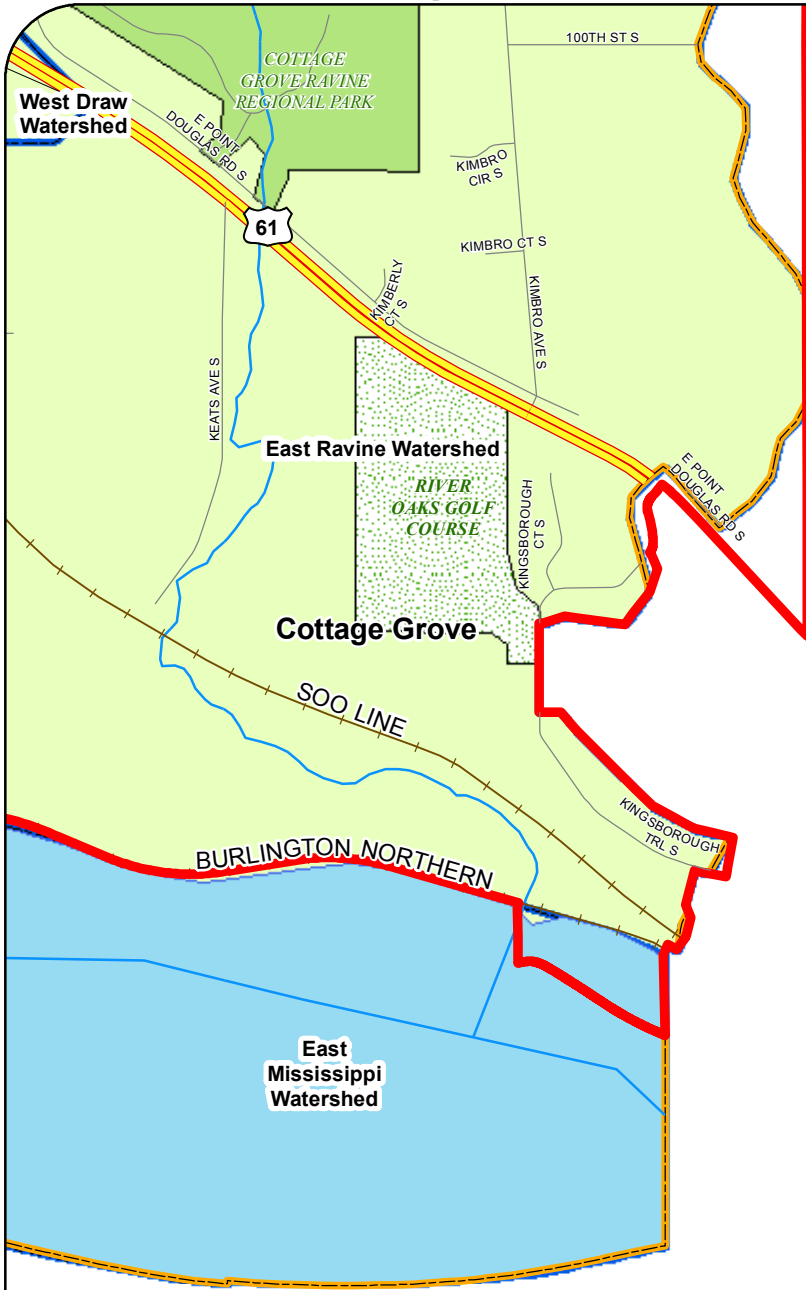

# South Washington Watershed District - Map Atlas

- |                   |                     |                |              |                  |                      |
|-------------------|---------------------|----------------|--------------|------------------|----------------------|
| Interstate        | Miscellaneous Roads | Service Roads  | Creek/Stream | Cemetery         | Major River          |
| Highway Connector | County Roads        | Private        | Ditch        | National Park    | Creek/Stream         |
| US Highway        | Residential Streets | SWWD           | State Trail  | State/Local Park | Lake or Pond         |
| State Highway     | Ramps               | Railroad Track | Golf Course  | Island           | Subwatershed Regions |

Source: TLG Data

Index ID - E5

Sheet 13